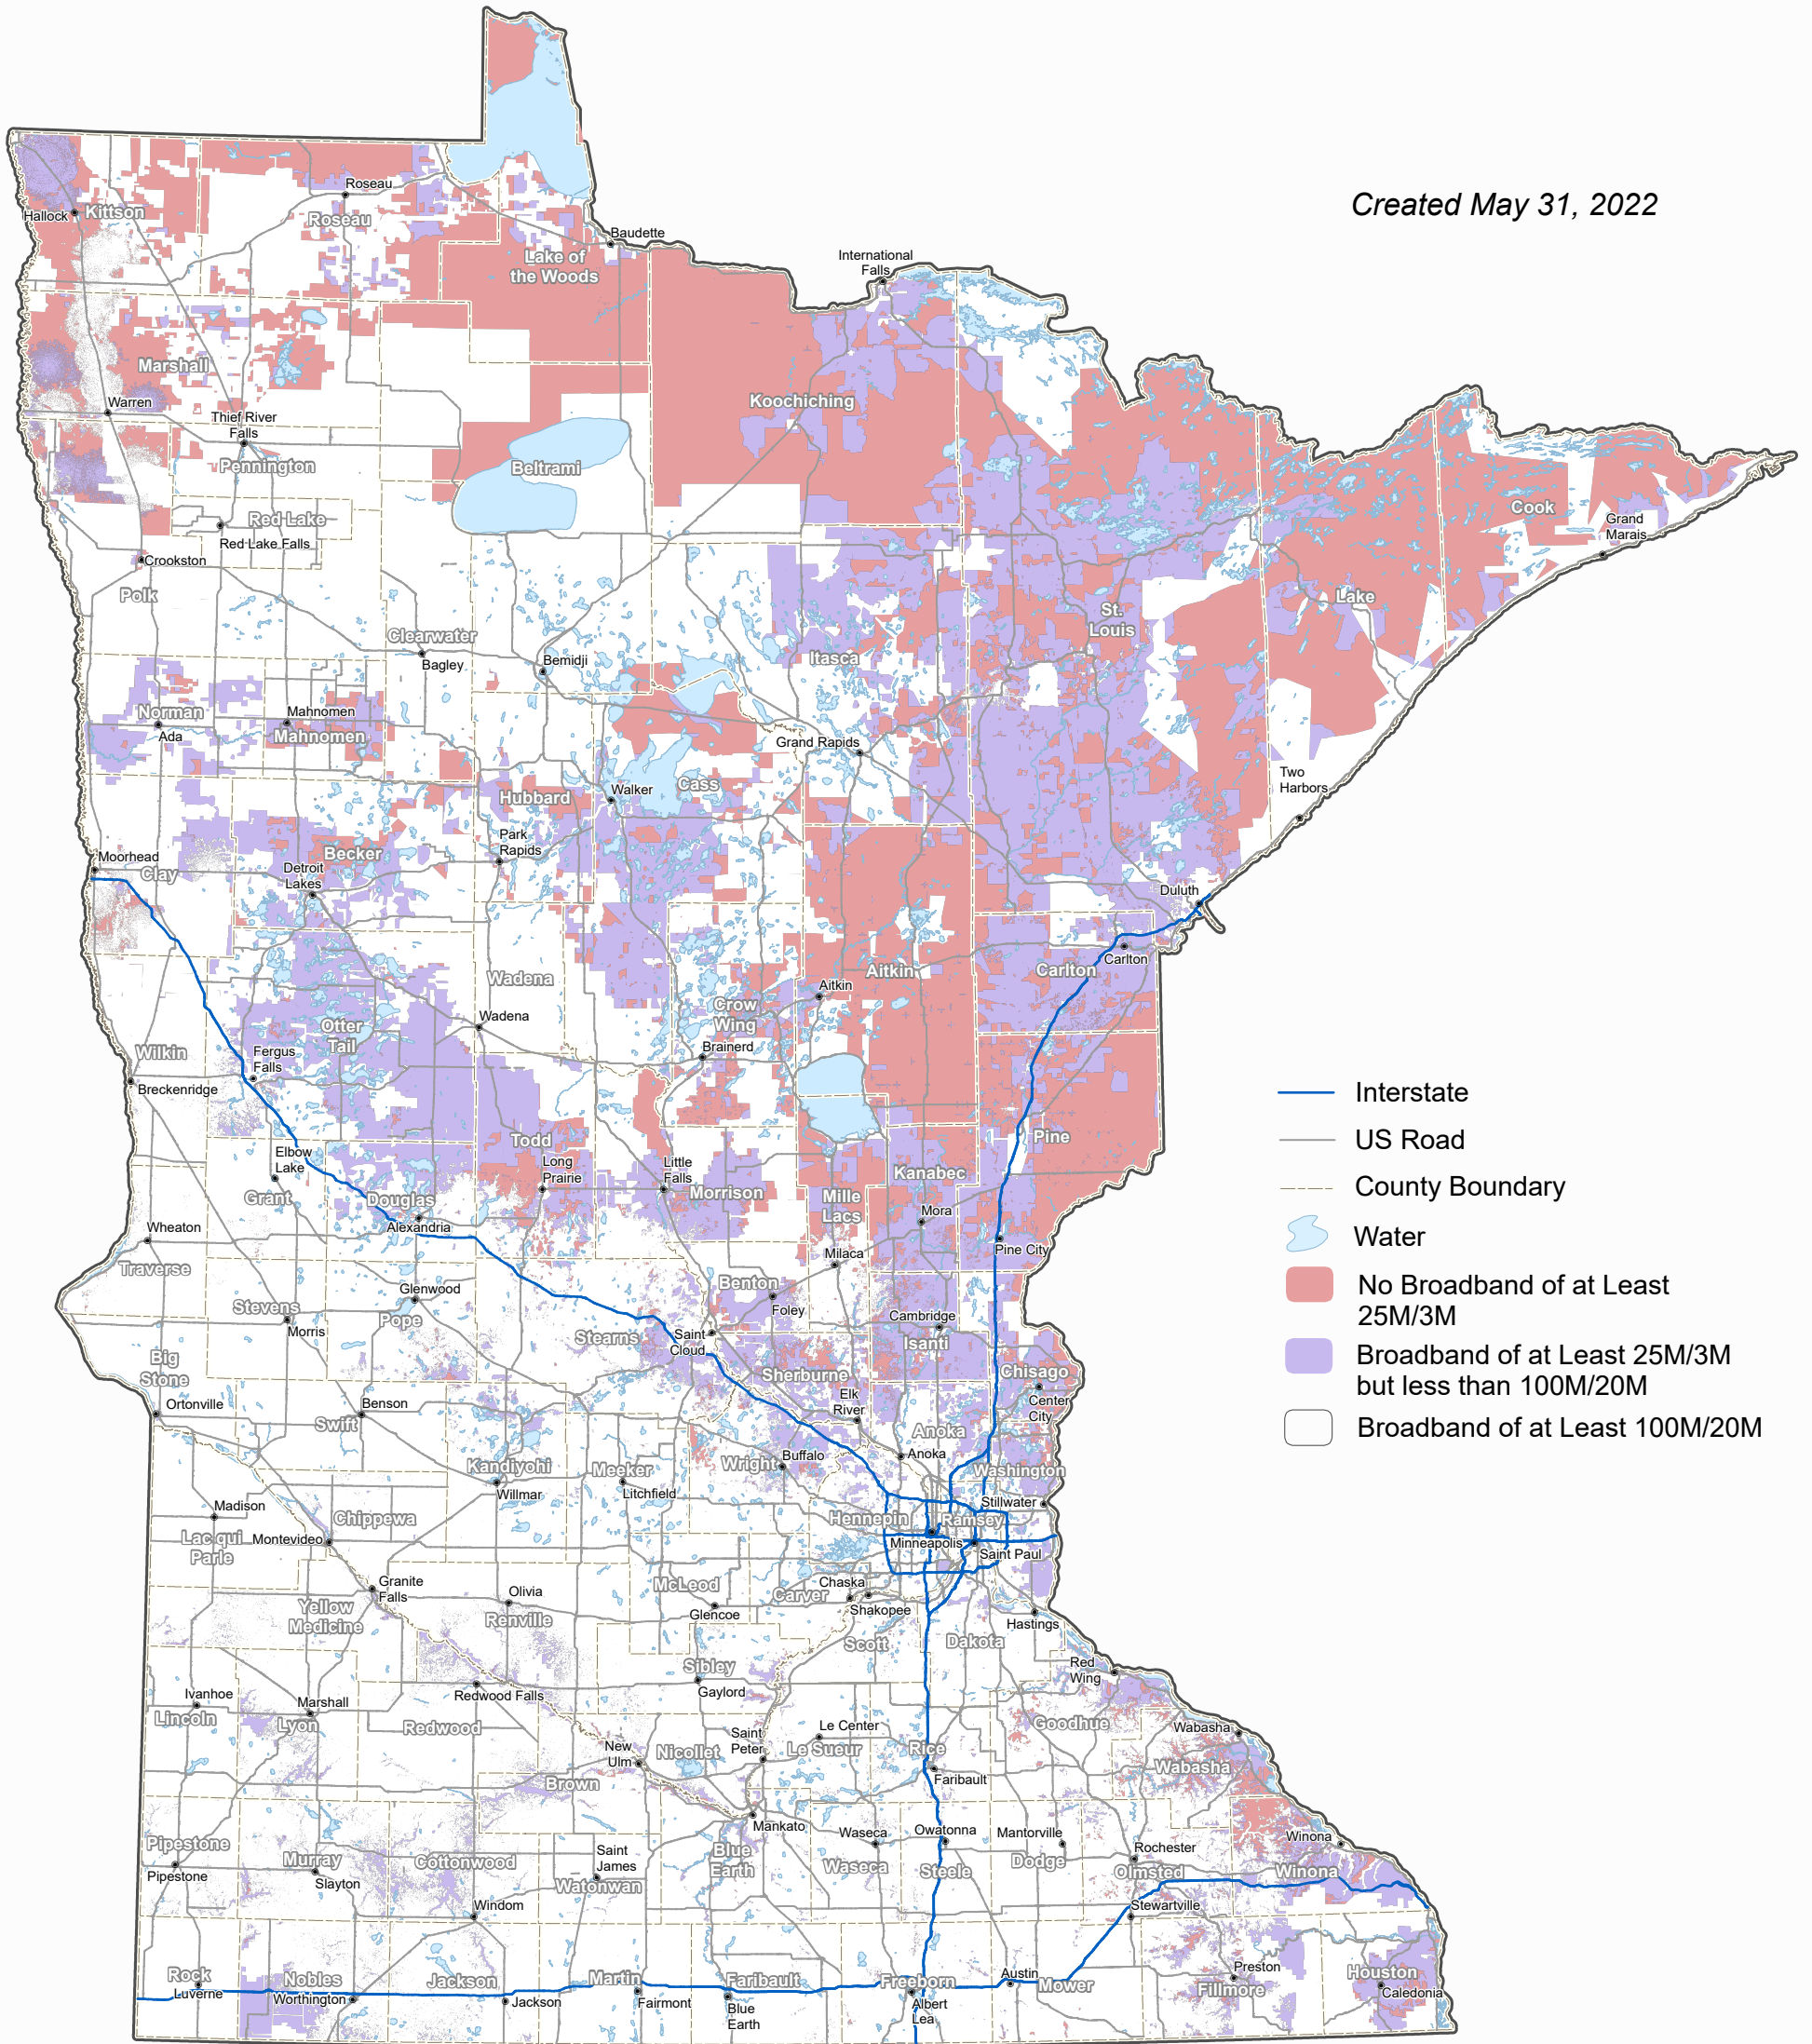

2022 Provider Broadband Service Inventory

Areas Lacking Fixed, Non-Mobile Broadband Service of at Least 100 Mbps Download/20 Mbps Upload

Created May 31, 2022

- Interstate
- US Road
- County Boundary
- Water
- No Broadband of at Least 25M/3M
- Broadband of at Least 25M/3M but less than 100M/20M
- Broadband of at Least 100M/20M

Submit questions or recommended changes to:
DEED.broadband@state.mn.us

This map was prepared by Connected Nation under contract with the Minnesota Department of Employment and Economic Development. The map represents areas of broadband service availability based on provider data submitted to and analyzed by Connected Nation. This data is current as of December 31, 2021.

Additional maps and data are available at
<http://mn.gov/deed/programs-services/broadband/maps>

Upon request, this information can be made available in alternate formats for people with disabilities by contacting the DEED Office of Broadband Development at 651-259-7610.